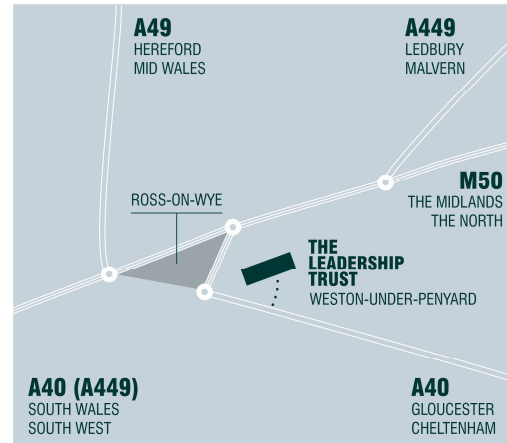

Take the M5 to Junction 11A, follow the signs for A40 Ross-on-Wye. After approximately 27 km (16 miles) on the A40, you will enter Weston-under-Penyard. You will pass The Weston Cross public house on the right hand side. The Leadership Trust is a few metres further on, also on the right hand side.

From the North

Take the M5 to Junction 8 and then join the M50. Travel to the end of the M50 then join the dual carriageway signposted Ross-on-Wye at a roundabout. At the second roundabout take the first left. At the end of this road at the next roundabout take the second left signposted A40 Gloucester. After approximately 2 miles you enter Weston-under-Penyard. The Leadership Trust main entrance is on the left hand side shortly afterwards.

From South Wales and Abergavenny

Take A40 until you reach the Wilton Roundabout. Continue on the A40 until you reach the next roundabout and take the third exit signposted A40 Gloucester. At the end of this road at the next roundabout take the second exit signposted A40 Gloucester. After approximately 2 miles you enter Weston-under-Penyard. The Leadership Trust main entrance is on the left hand side shortly afterwards.

Public Transport

Our nearest airports are Birmingham, Bristol and Cardiff. The nearest rail station is Gloucester, from here we are around 30 minutes by taxi.

Parking

When you arrive at The Leadership Trust, please drive to the front of the building and park in Car Park 1. Day visitor spaces are to the left of the front entrance.